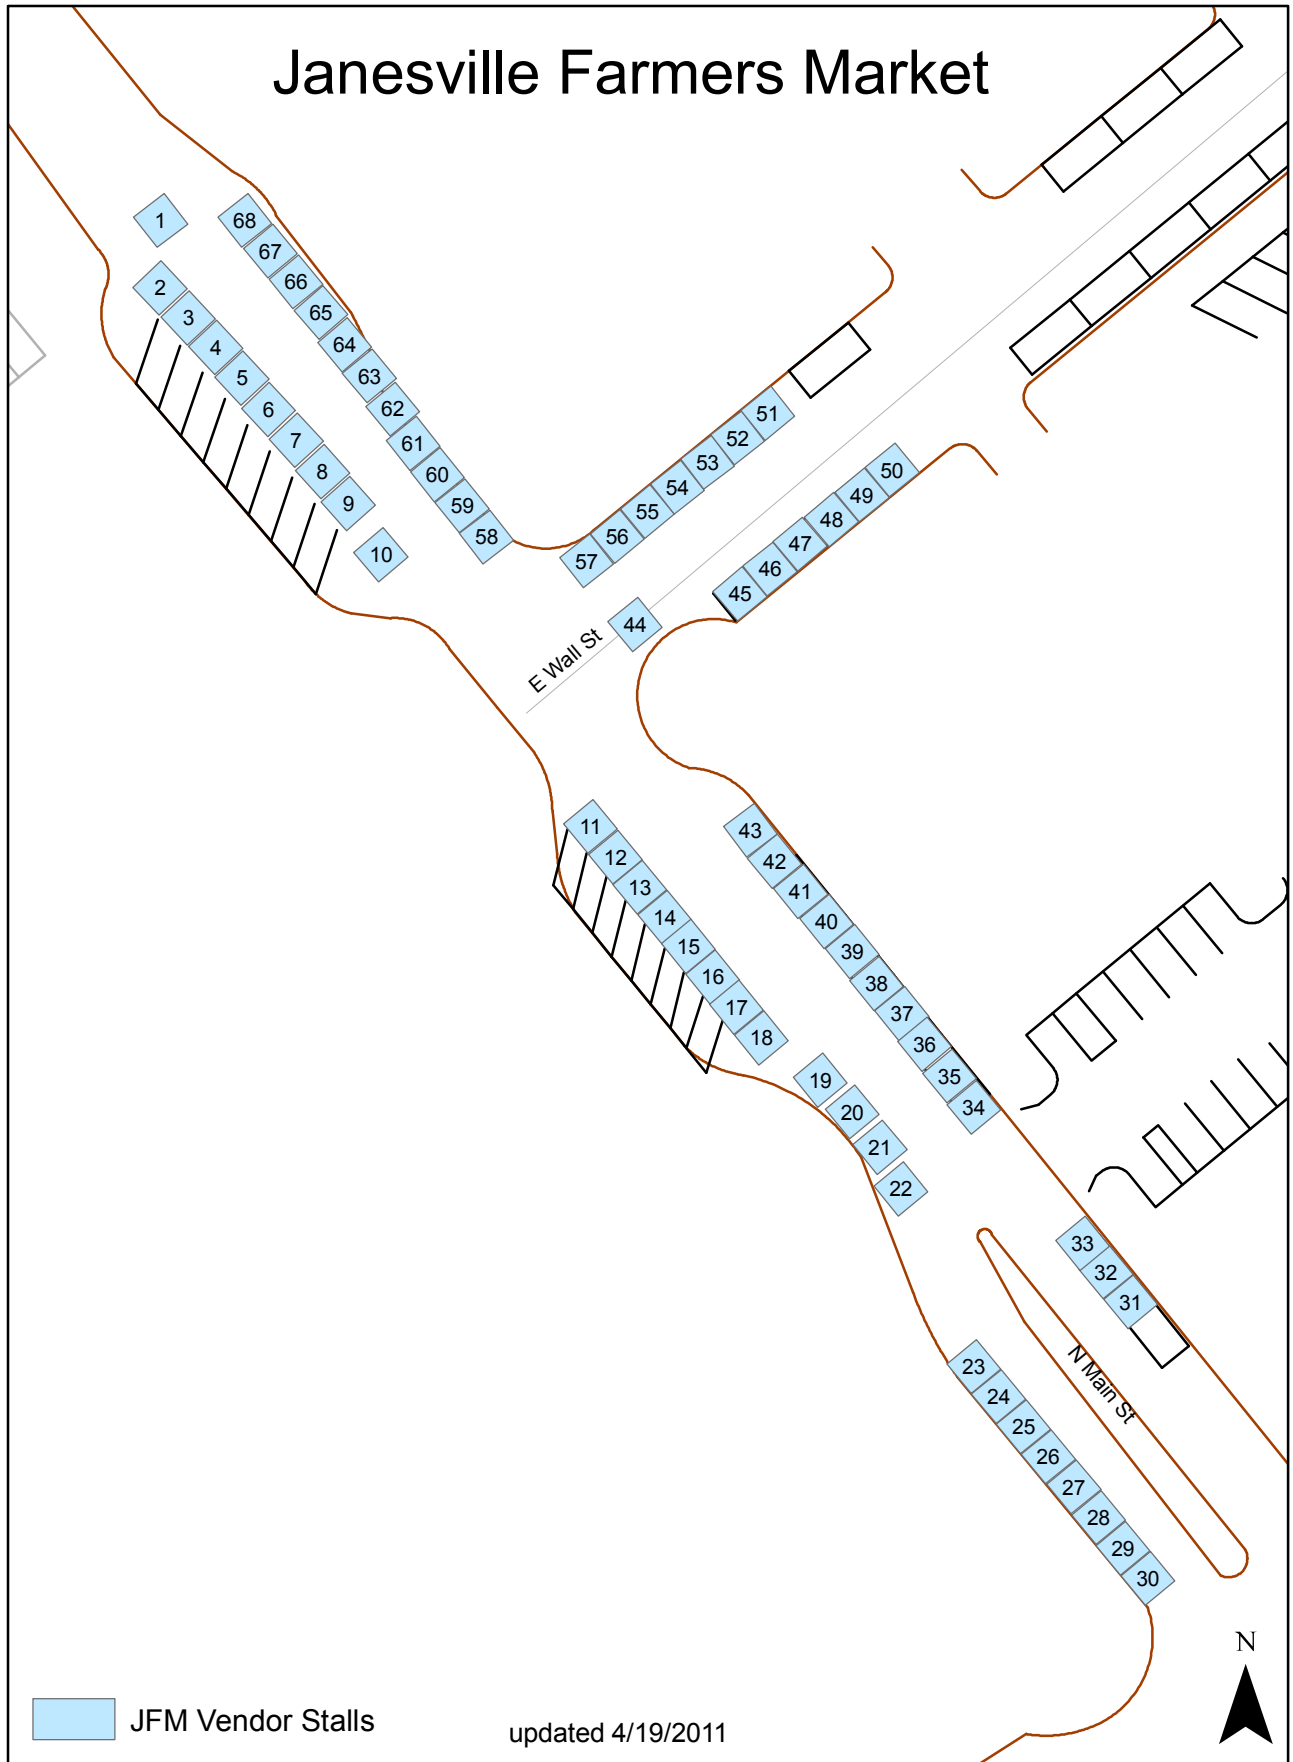

# Janesville Farmers Market

JFM Vendor Stalls

updated 4/19/2011

0 20 40 80 Feet

N